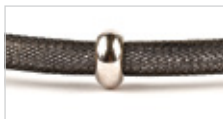

71001 GP

71002 SS

71003 BRP

71004 RGP

VIC

NYHED

Sterling Silver, Gold Plated Sterling Silver, Black Rhodium Plated Sterling Silver or Rose Gold Plated Sterling Silver with Magnetic Clasp
Diameter 2 mm
DKK: 650 · €: 87

71061 BRP

71060 SS

71059 GP

71062 RGP

MASSANO

NYHED

Sterling Silver or Black Rhodium Plated Sterling Silver with Magnetic Clasp
Diameter 3 mm
DKK: 745 · €: 100

71067 SS