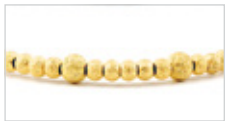

DKK: 625 · €: 84

1059-70 Black Cord GP

1059-201 Black Cord OX

1059-80 Black Cord SS

1059-73 Caramel Cord GP

1059-74 Grey Antra Cord GP

1059-81 Grey Cord SS

ELLEN

Gold Plated Sterling Silver or Sterling Silver Beads with Semi-precious Stones on Cord

1074-102 Black Spinel GP Black Cord

DKK: 760 · €: 101

1074-103 Pink Sapphire GP Grey Cord
DKK: 1100 · €: 147

1074-15 Smoky Quartz GP Brown Cord
DKK: 760 · €: 101