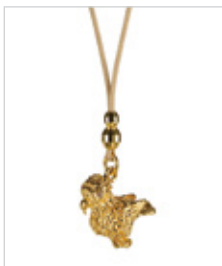

41022 Bird GP

DKK: 650 · €: 87