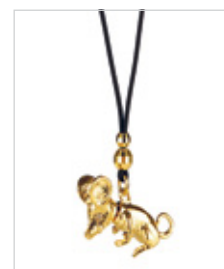

Gold Plated or Sterling Silver Charm with Diamond eyes .02ct each on Black Cord, 80 cm

41015 Elephant GP

DKK: 650 · €: 87

41016 Elephant SS

DKK: 600 · €: 81

41011 Alligator GP

DKK: 550 · €: 74

41012 Alligator SS

DKK: 500 · €: 67

41013 Bird GP

DKK: 650 · €: 87

41014 Bird SS

DKK: 600 · €: 81

41017 Mouse GP

DKK: 650 · €: 87

41018 Mouse SS

DKK: 600 · €: 81

41019 Owl GP

DKK: 850 · €: 114

41020 Owl SS

DKK: 800 · €: 107

NECKLACE COLLECTION

MAYA CARAMEL GP

Gold Plated or Sterling Silver Charm with Diamond eyes .02ct each on Caramel Cord, 80 cm