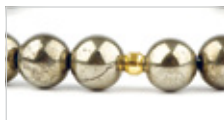

NYHED

DKK: 625 · €: 85

1075-107

BRAZIL

Gold Plated Sterling Silver or Sterling Silver Beads with Semi-precious Stones on Cord

DKK: 575 · €: 77

1003-01 Black Onyx GP Black Cord

1003-31 Black Onyx SS
Black Cord