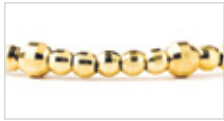

1007-70 String Black GP

1007-80 String Black SS

1007-81 String Grey SS

BRACELET COLLECTION

CARINE

Gold Plated Sterling Silver or Sterling Silver Beads on Cord

DKK: 625 · €: 84

1008-70 Black Cord GP

1008-80 Black Cord SS

1008-73 Caramel Cord GP

1008-74 Grey Antra Cord GP

1008-81 Grey Cord SS

DINA

Gold Plated Sterling Silver or Sterling Silver Beads with Semi-precious Stones on Cord

DKK: 700 · €: 94

1010-01 Black Onyx GP Black Cord