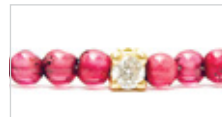

Gold Plated Sterling Silver or Sterling Silver Beads with Semi-precious Stones on Cord

DKK: 1075 · €: 144

1024-70 Black Cord GP

1024-80 Black Cord SS

1024-76 Bordeaux Cord GP

1024-73 Caramel Cord GP

1024-74 Grey Antra Cord GP

1024-81 Grey Cord SS

SOFIA

Gold Plated Sterling Silver with Gold Plated Sterling Silver Diamond Charm and Semi-Precious Stones

DKK: 1850 · €: 247

1039-20 Black Onyx Frosted Black Cord GP

1039-11 Grey Agate Grey Cord GP